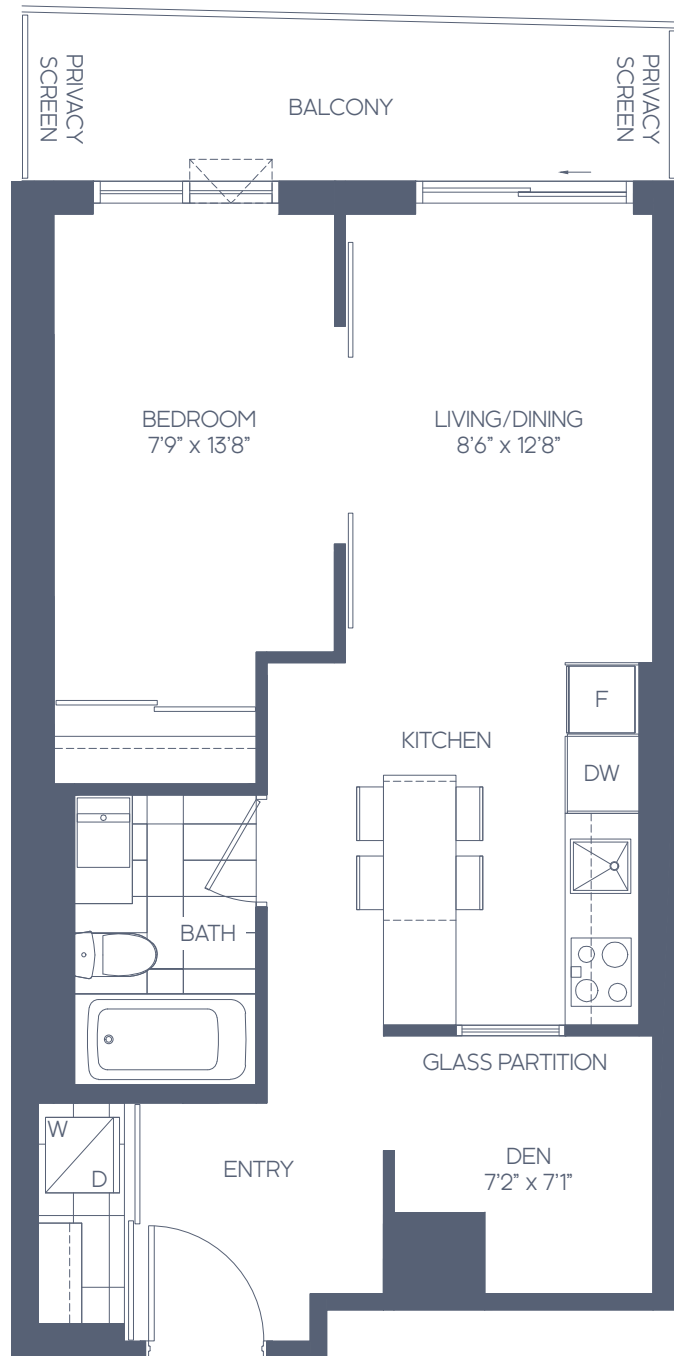

THE MORGAN

1 BEDROOM + DEN 1BD-A WEST VIEW

SUITE AREA: 562 SQ. FT.
 OUTDOOR AREA: 82 SQ. FT.*
 TOTAL AREA: 644 SQ. FT.

*Please note: Outdoor area varies on each floor.

All areas and stated room dimensions are approximate. Floor area measured in accordance with Tarion Warranty Corporation bulletin #22. Actual living areas will vary from the stated floor areas. Actual outdoor area will vary depending on location within the building. The purchaser acknowledges that the actual unit purchased may be a reverse layout to the plan shown. Key plates and balcony sizes vary from floor to floor. See Sales Representative for full details. Illustration is artist's concept. E. & O.E.