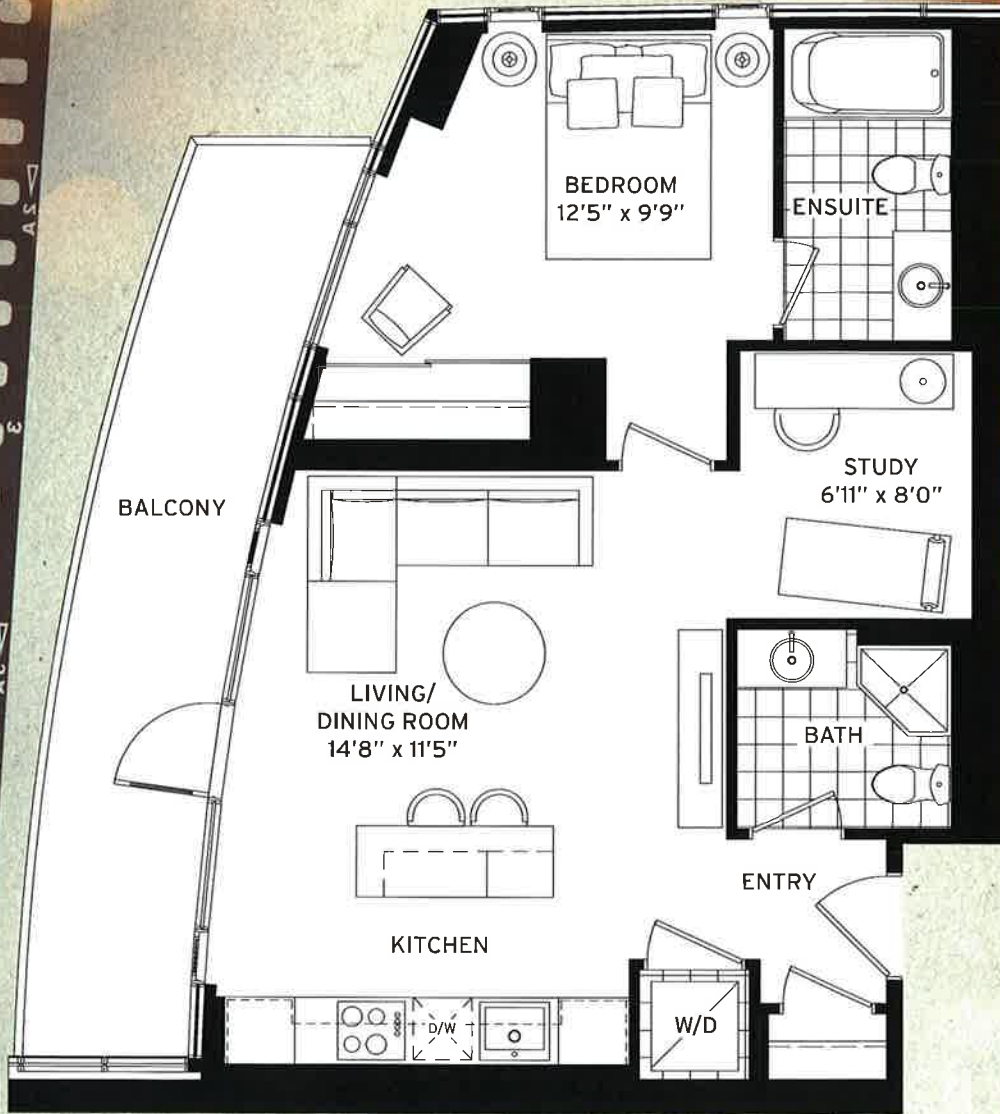

THE SPIELBERG F

ONE BEDROOM + STUDY

SUITE AREA: 683 SQ.FT. • OUTDOOR AREA: 138 SQ.FT.*
TOTAL AREA: 821 SQ.FT.

FLOOR 7

FLOORS 8-43

Daniels
 love where you live
Official Operator of TPA Ball Clubhouse

**LEGENDS
 OF CINEMA**
 COLLECTION