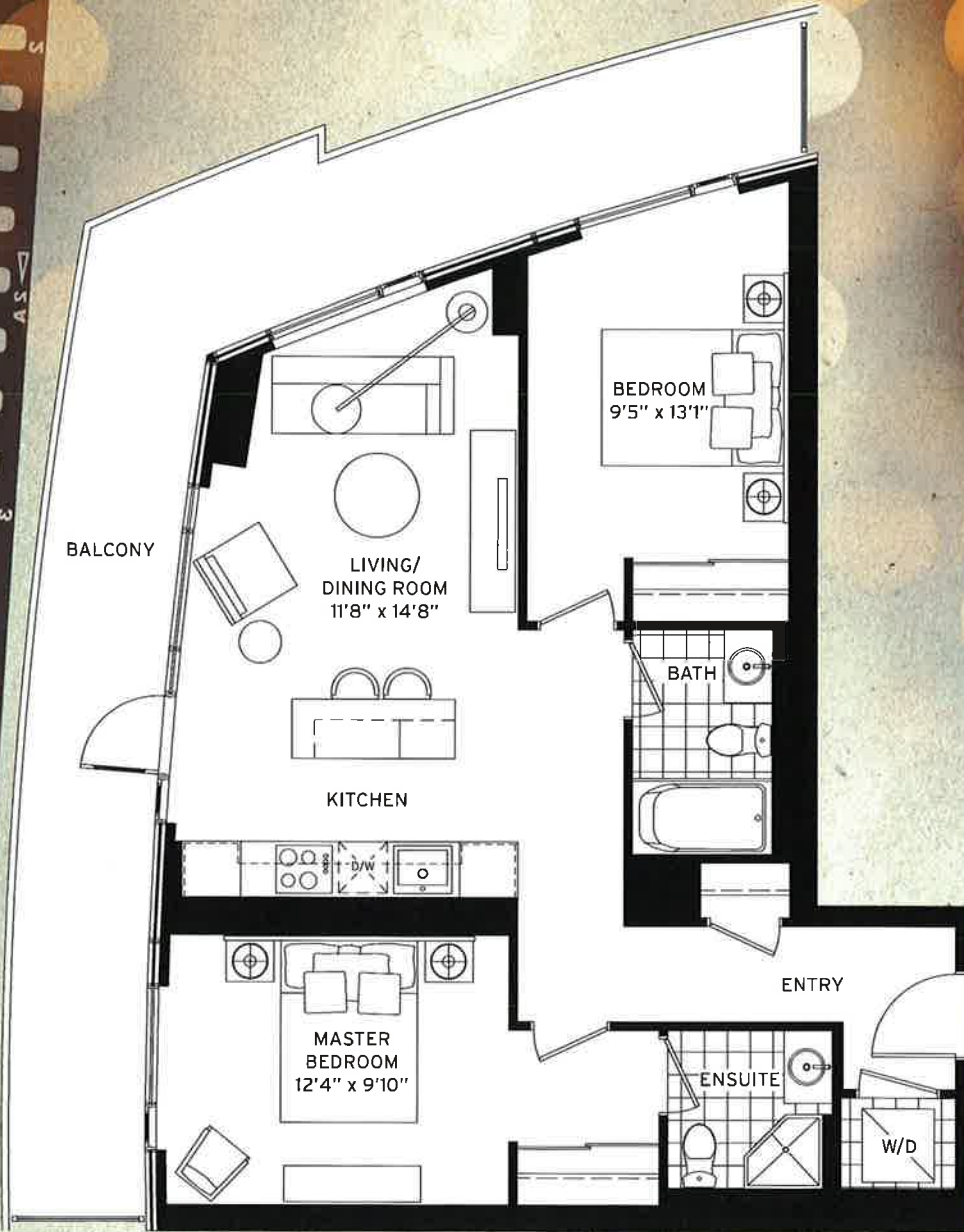

# THE TARANTINO L

## TWO BEDROOM

SUITE AREA: 869 SQ.FT. • OUTDOOR AREA: 297 SQ.FT.\*  
**TOTAL AREA: 1,166 SQ.FT.**

FLOORS 7-43

Daniels

love where you live®

Official Reservations at 1-877-844-4444

**LEGENDS  
 of CINEMA**  
 COLLECTION