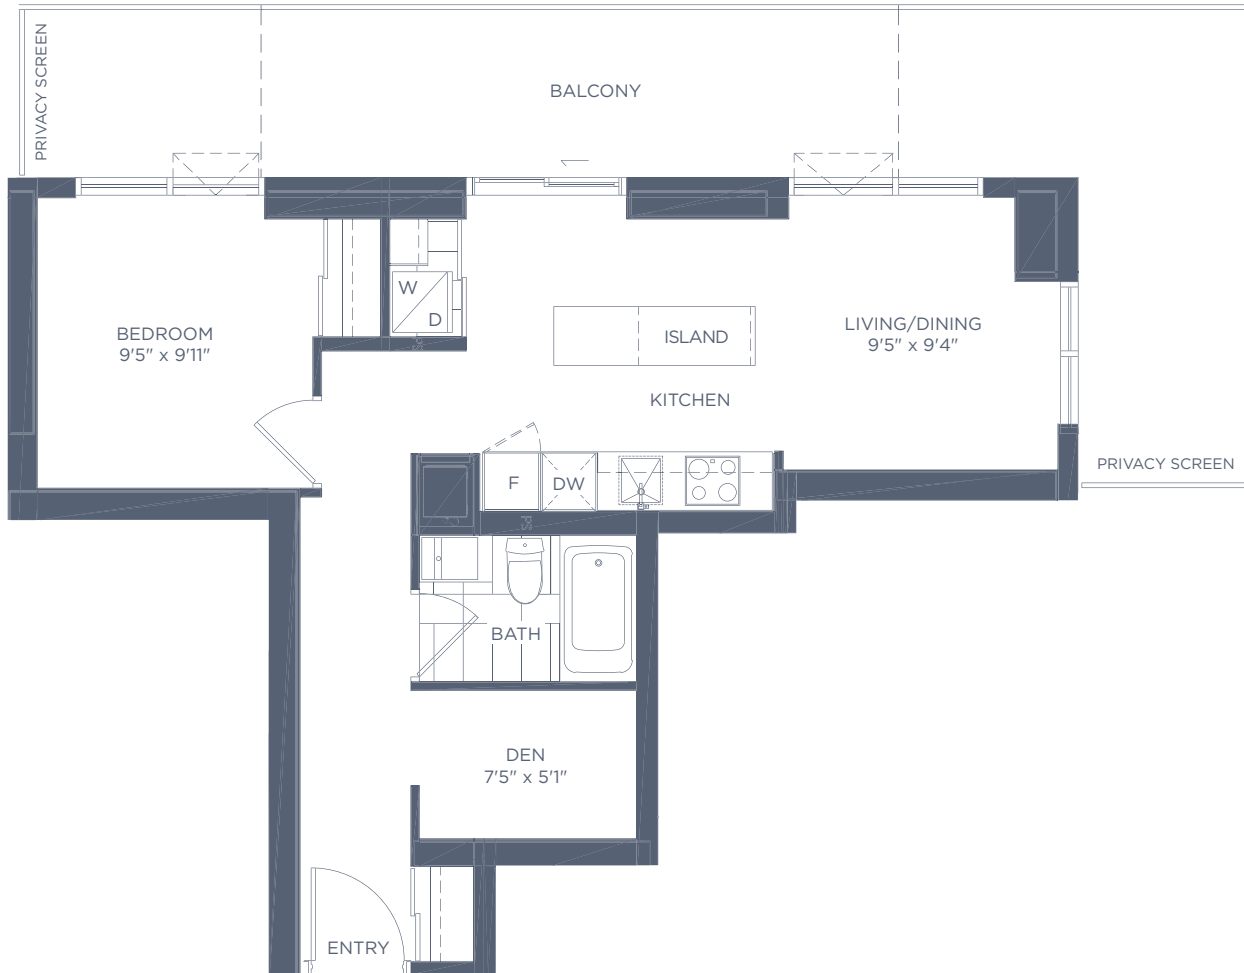

TOFINO BEACH

ONE BEDROOM + DEN 1BD-C | NORTHWEST VIEW
 SUITE AREA: 592 SQ. FT.
 OUTDOOR AREA: 129 SQ. FT.*
 TOTAL AREA: 721 SQ. FT.

*BALCONY EXTENT UP TO A MAXIMUM OF 313 SQ. FT.

Daniels
love where you live™
 In Partnership with WJ Properties

*Note: Outdoor area, number of operable windows, balcony door, and door location vary from floor to floor. Speak to a Sales Representative for details. All area and stated room dimensions are approximate. Floor area measured in accordance with TARION bulletin #22. Actual living areas will vary from floor areas stated. The purchaser acknowledges that the actual unit purchased may be a reversed layout to the plan shown. E.&O.E.