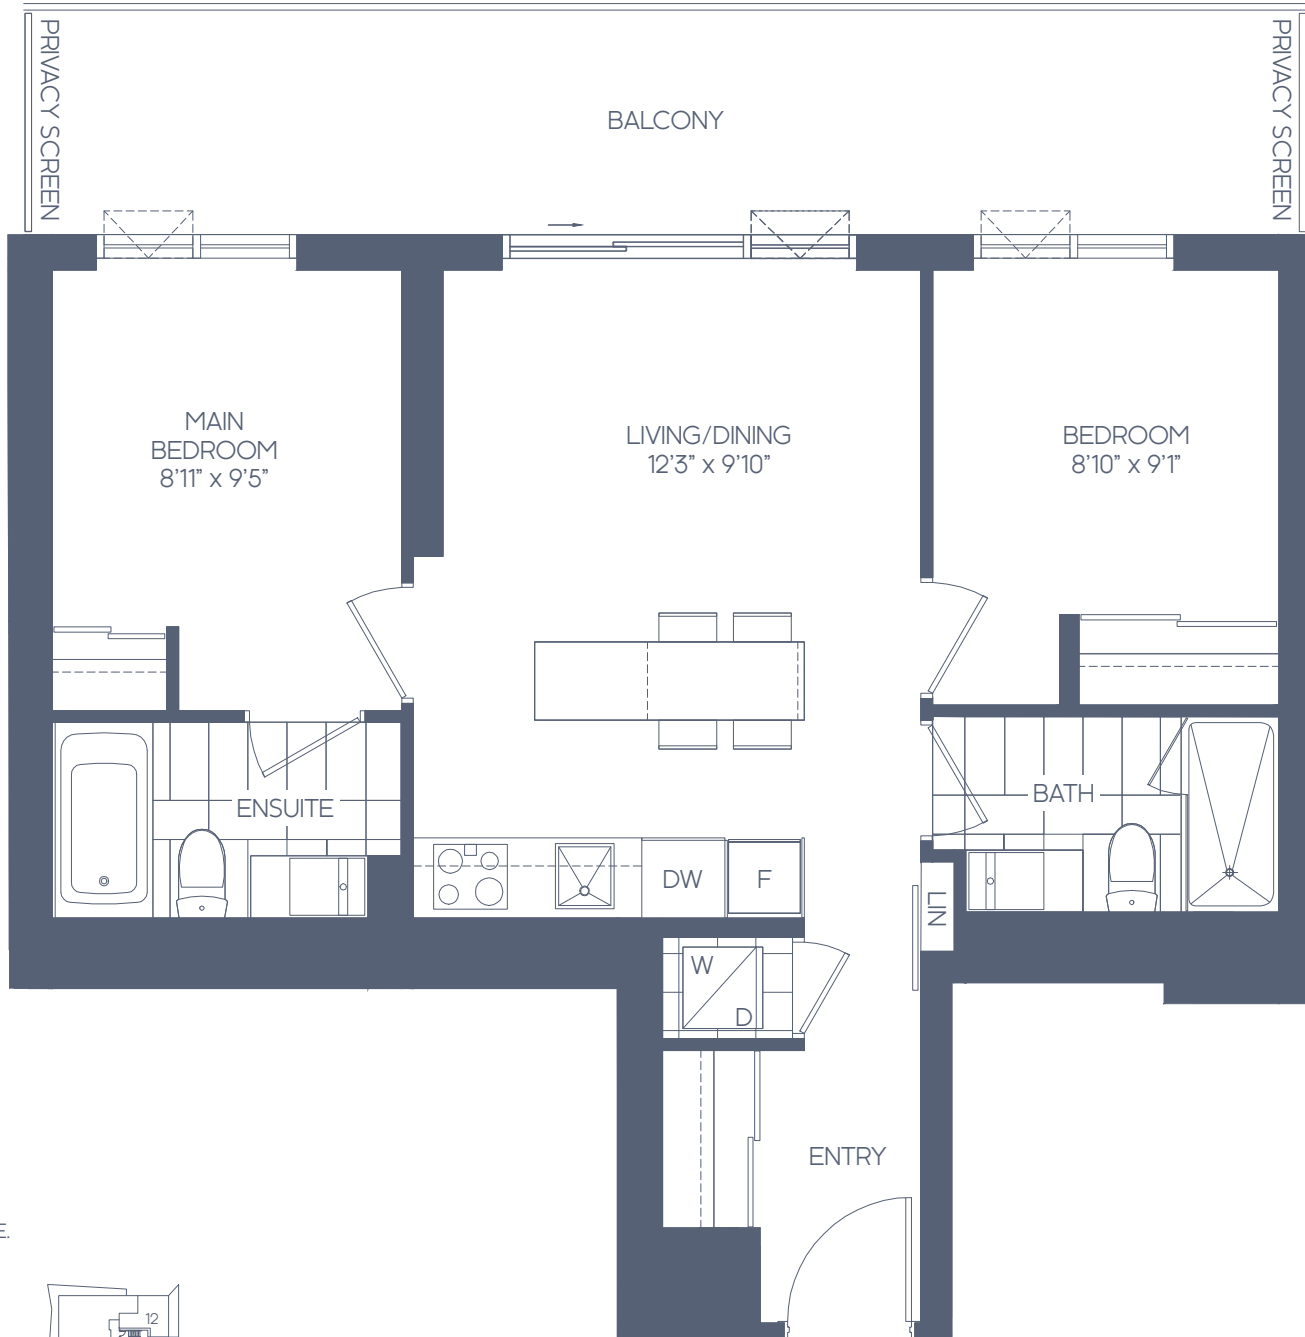

THE WILLIAMS

2 BEDROOM

2B-B

EAST VIEW

SUITE AREA: 705 SQ. FT.
 OUTDOOR AREA: 192 SQ. FT.
 TOTAL AREA: 897 SQ. FT.

Lake Shore Blvd. E.

Queens Quay E.

Floors 4-9

Floor 10

Floors 12-39

Daniels

love where you live™

All areas and stated room dimensions are approximate. Floor area measured in accordance with Tarion Warranty Corporation bulletin #22. Actual living areas will vary from the stated floor areas. Actual outdoor area will vary depending on location within the building. The purchaser acknowledges that the actual unit purchased may be a reverse layout to the plan shown. Key plates and balcony sizes vary from floor to floor. See Sales Representative for full details. Illustration is artist's concept. E. & O.E.