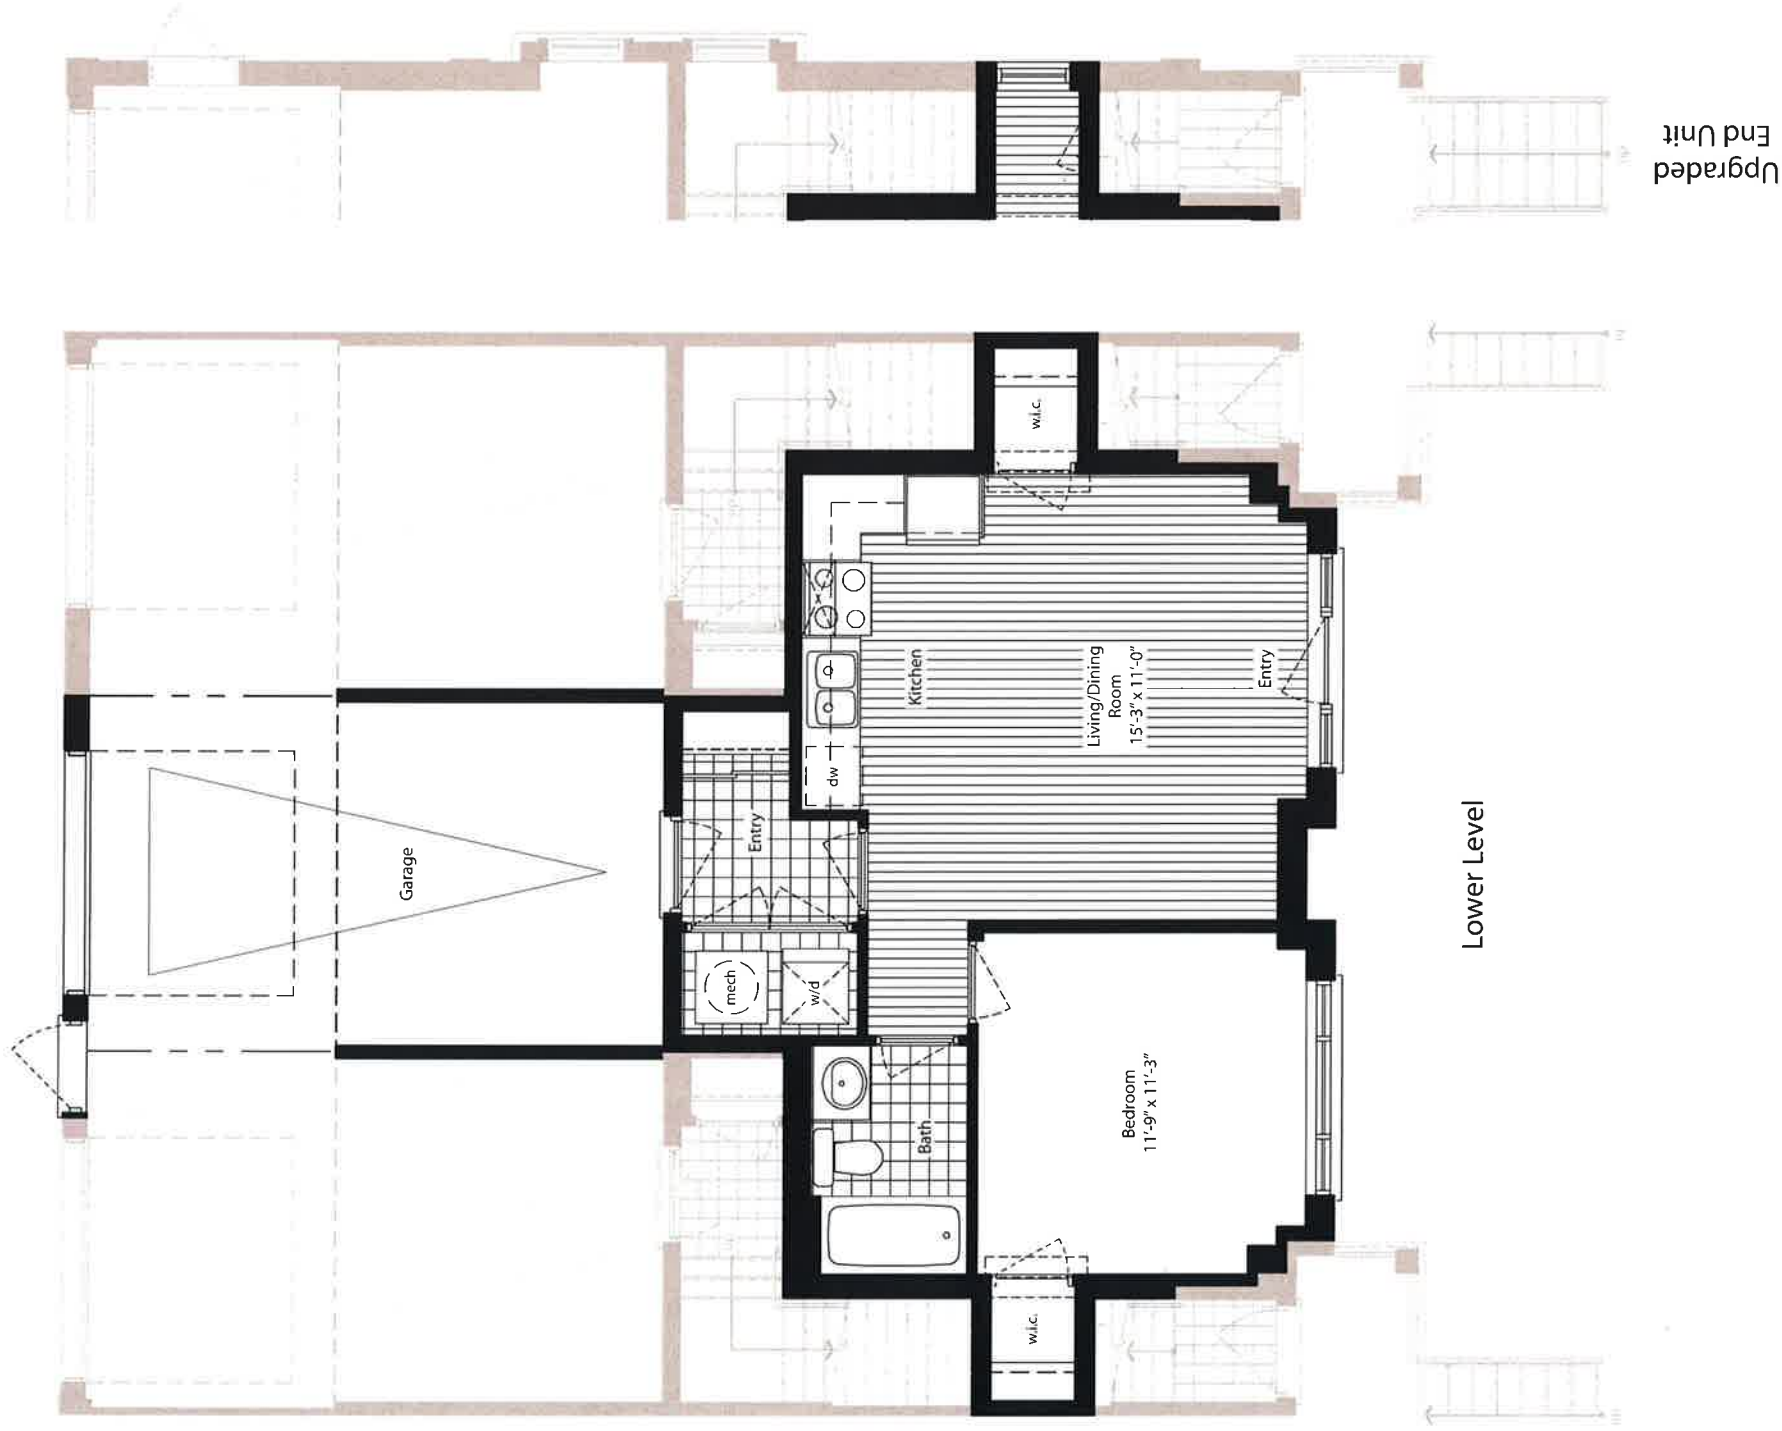

ONE STOREY -
ONE BEDROOM

662 square feet

Daniels

love where you live™

All areas and stated room dimensions are approximate. Floor area measured in accordance with TARIION Warranty Corporation bulletin #22. E.&O.E.