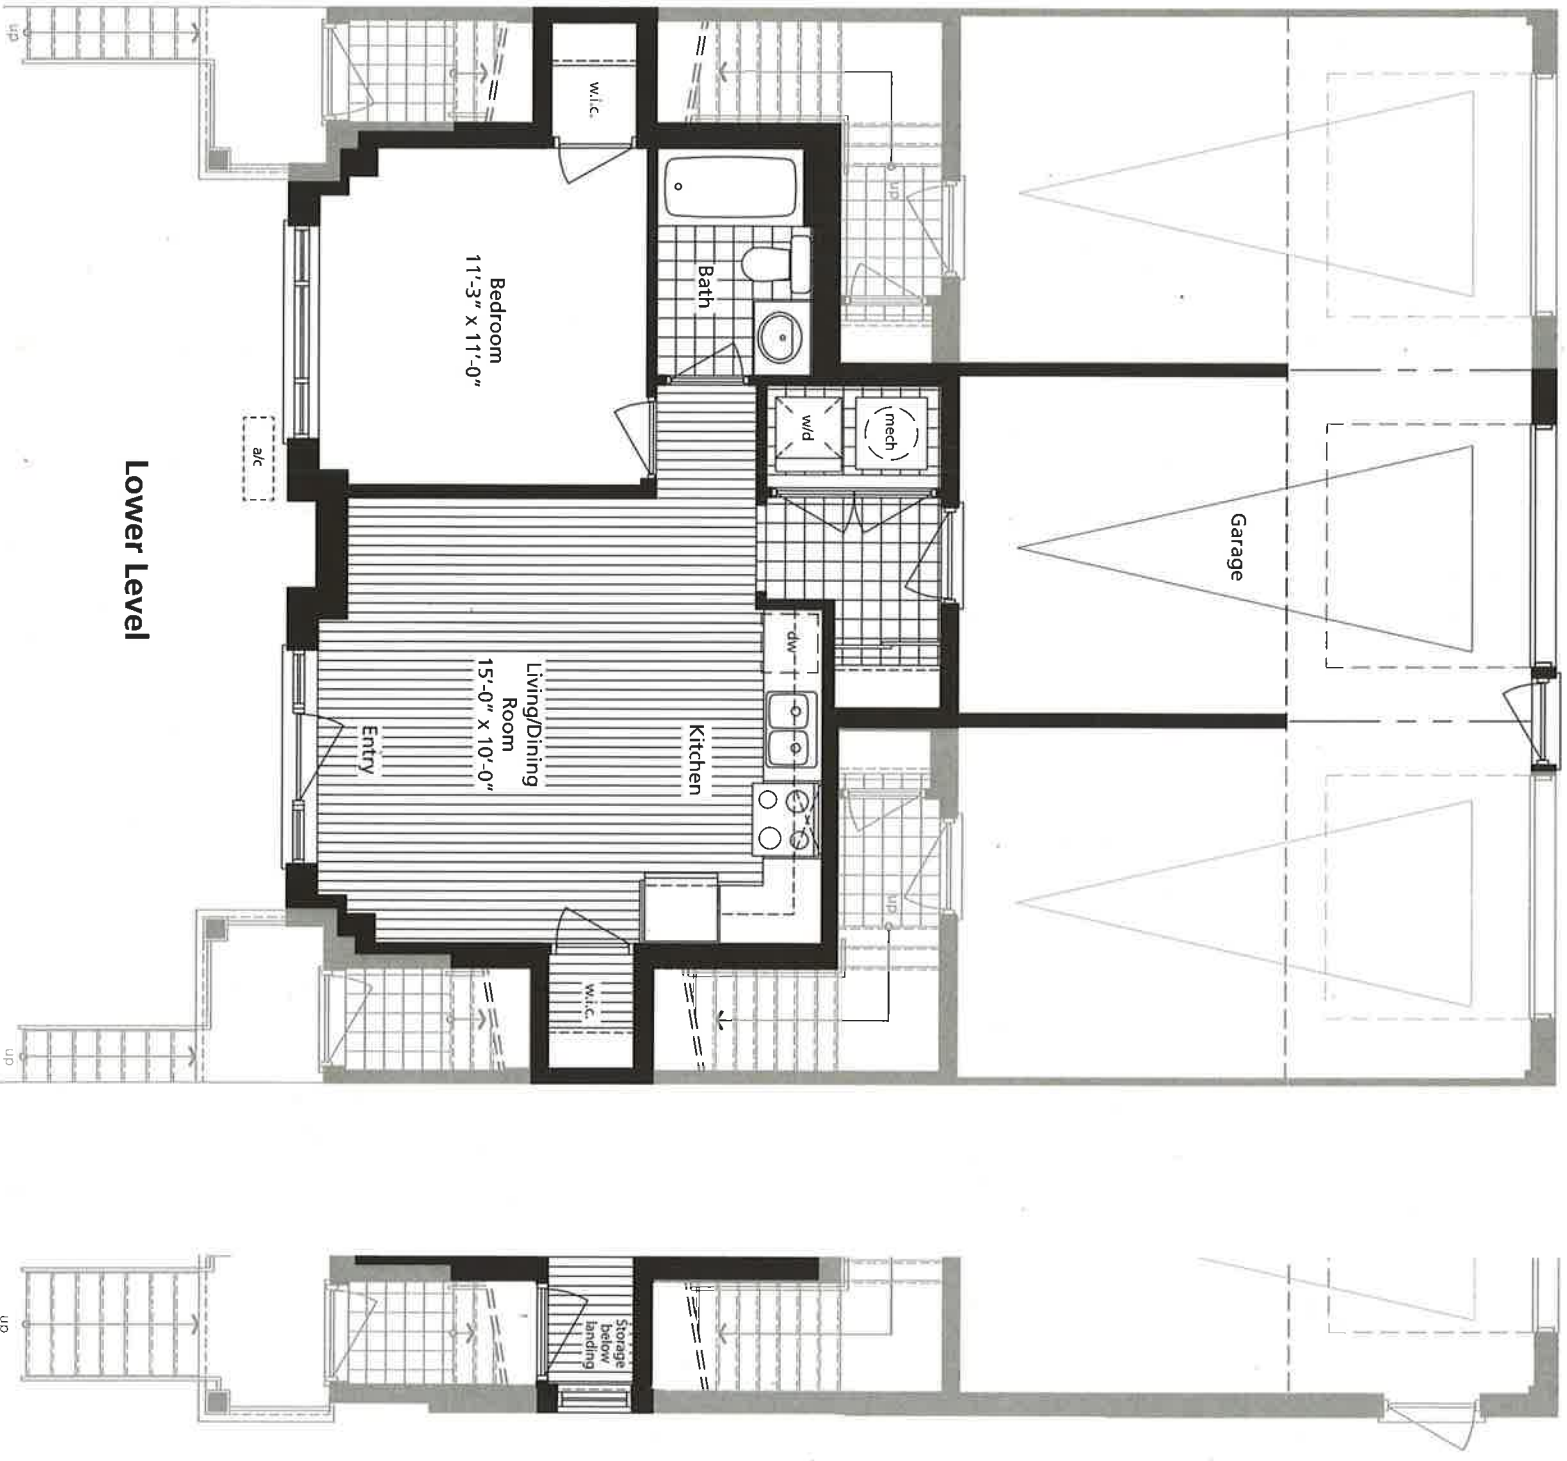

ONE STOREY
 ONE BEDROOM
 661 square feet

E Model comes with one garage parking space.

Daniels
love where you live™
 Official Developer of TIFF Bell Lightbox

End Unit