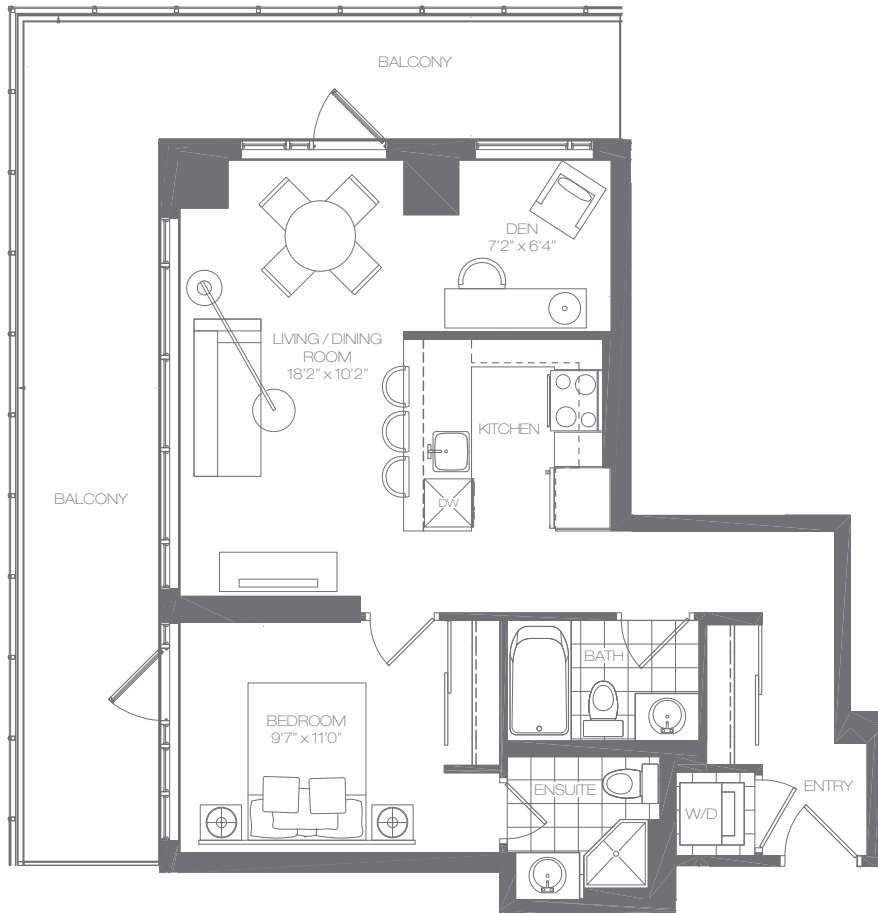

THE FERN 080

one bedroom + den
suite area: 730 sq.ft.
outdoor area: 292 sq.ft.
total area: 1,022 sq.ft.

WESTSIDE *the*
story

Daniels
love where you live™
Official Developer of TIFF Bell Lighthouse