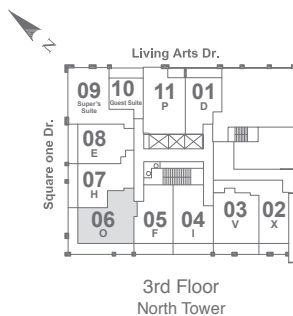

THE FERN 080

one bedroom + den
suite area: 730 sq.ft.
outdoor area: 292 sq.ft.
total area: 1,022 sq.ft.

WESTSIDE *the*
story

Daniels
love where you live™
Official Developer of TIFF Bell Lighthouse