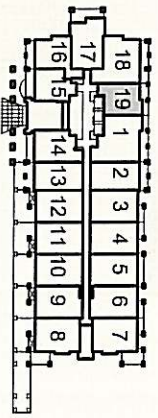

# The DU PONT

SUITE 1A 559 SQ. FT.

## ROCKEFELLER

ON BAYVIEW

All areas and stated room dimensions are approximate. Floor area measured in accordance with ONH Actual living area will vary from floor area stated. All illustrations are artists' concept.