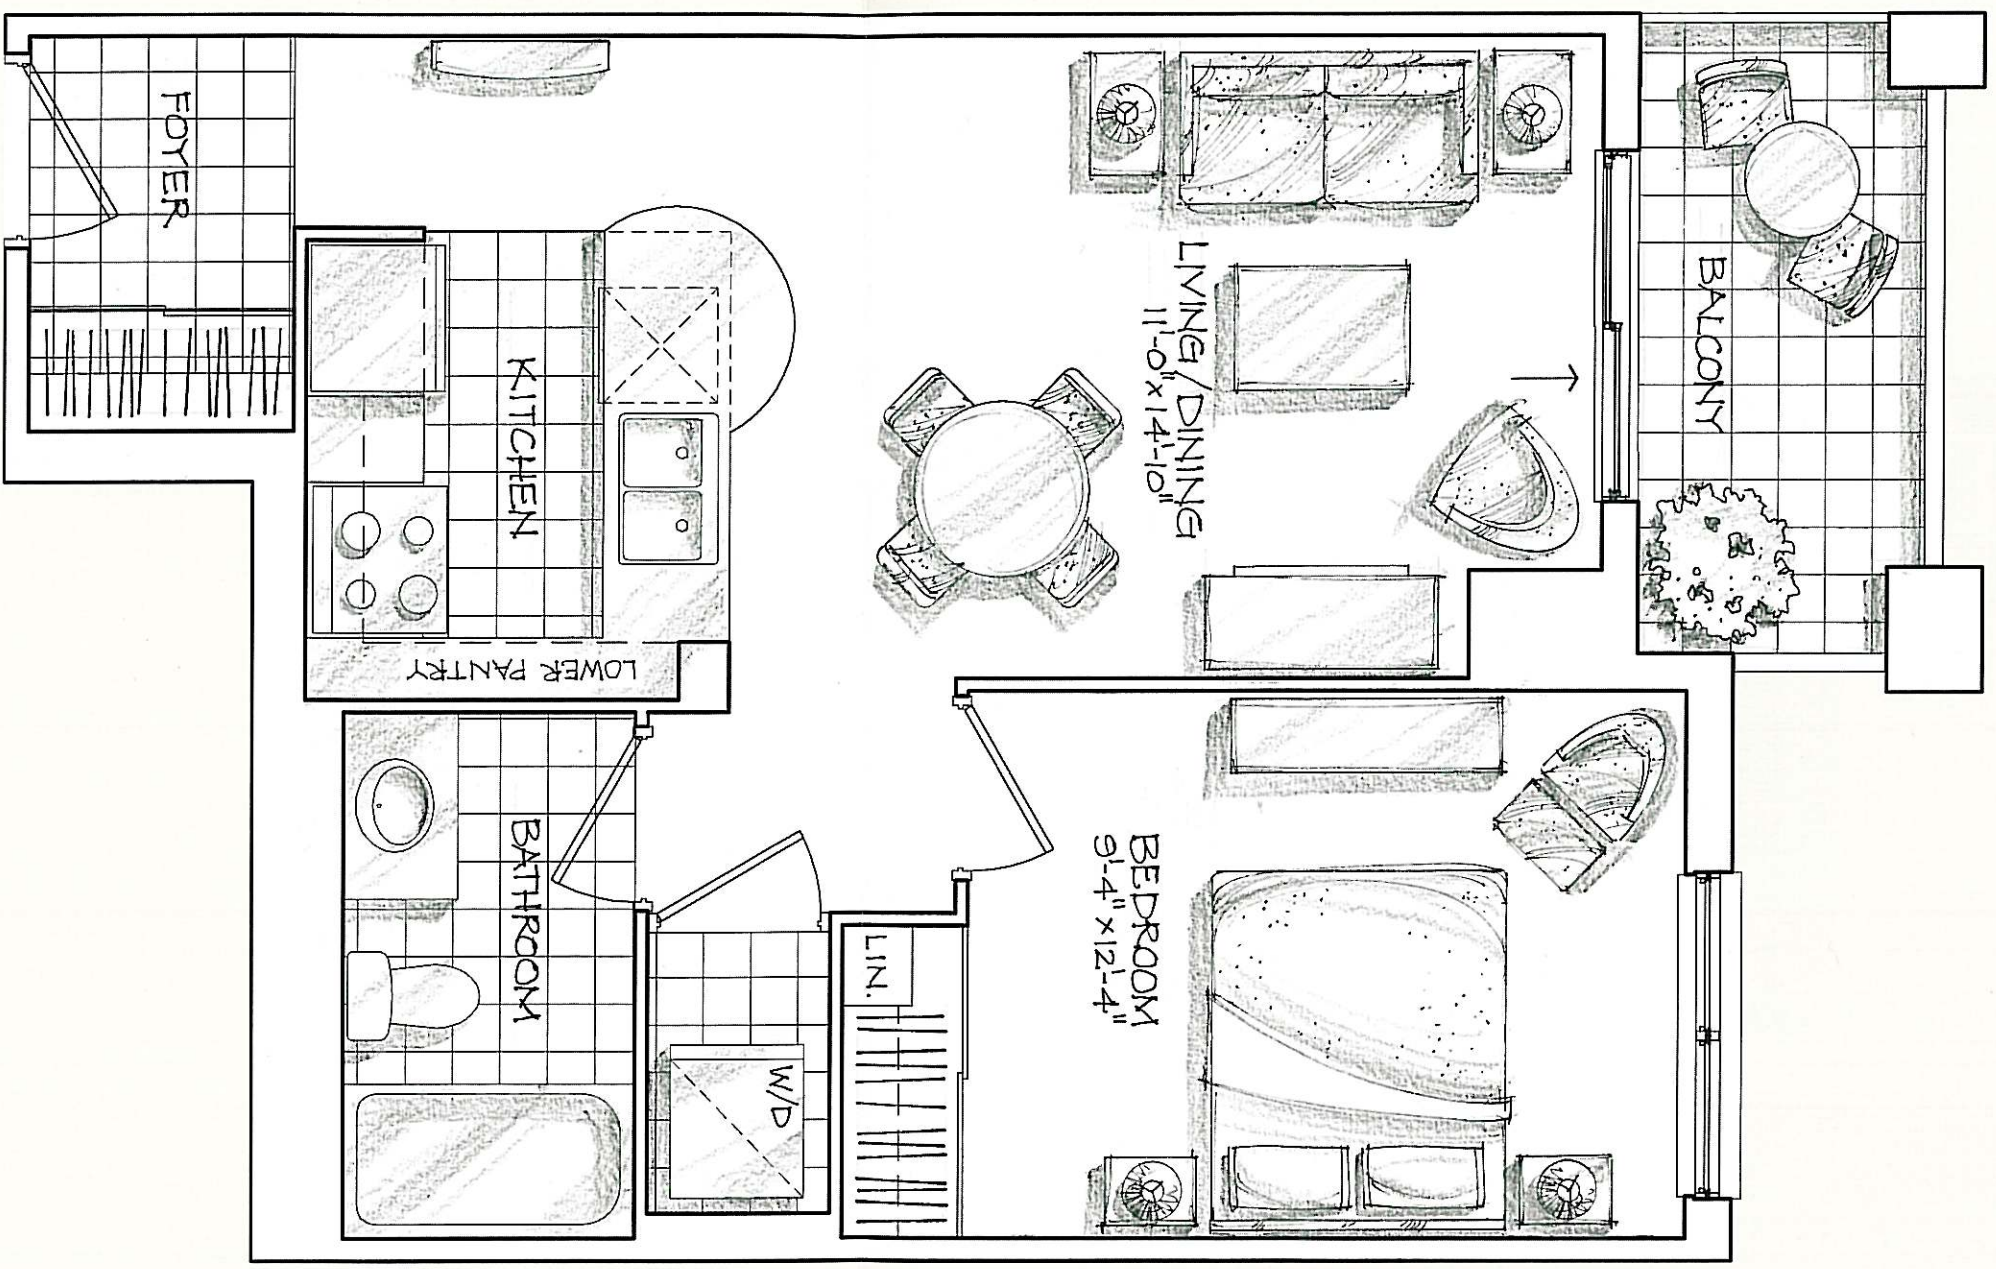

# The DU PONT

SUITE 1A 559 SQ. FT.

## ROCKEFELLER

ON BAYVIEW

All areas and stated room dimensions are approximate. Floor area measured in accordance with ONH Actual living area will vary from floor area stated. All illustrations are artists' concept.