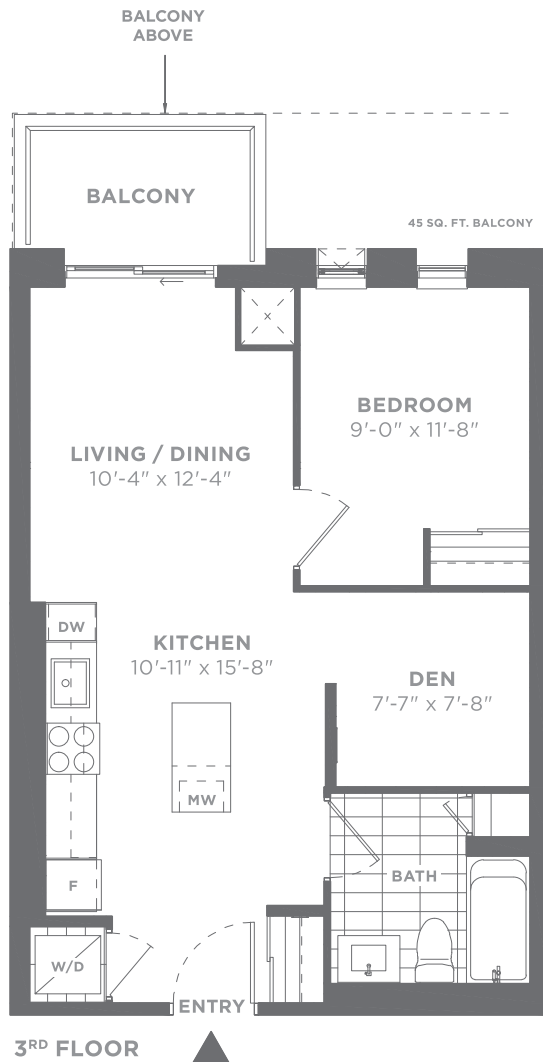

CONDOMINIUM SUITES

THE TOKEN | 1BD-J (BF)

1 Bedroom + Den | 1 Bath
 601 sq. ft. interior
 45-102 sq. ft. outdoor area
 Total Area 646-703 sq. ft.

All areas and stated room dimensions are approximate. Note: Actual usable floor space may vary from the stated floor area. Floor area is measured in accordance with the HCRA directive on floor area calculations. Size and location of windows may vary. The purchaser acknowledges that the actual unit purchased may be a reversed layout to the plan shown. Illustration is artist's concept. E. & O. E. Outdoor area will vary depending on suite location within the building. Please speak with a Sales Representative for details.