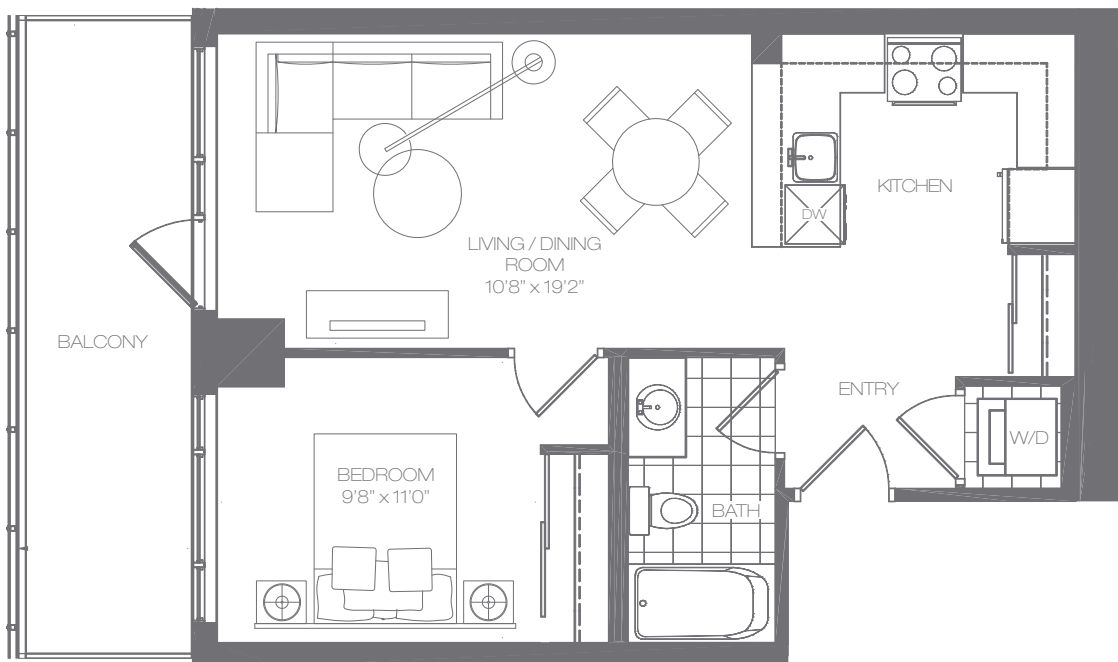

THE HONEYDEW 061

one bedroom
suite area: 623 sq.ft.
outdoor area: 122 sq.ft.
total area: 745 sq.ft.

WESTSIDE *the*
story

Daniels
love where you live™
Official Developer of TIFF Bell Lightbox