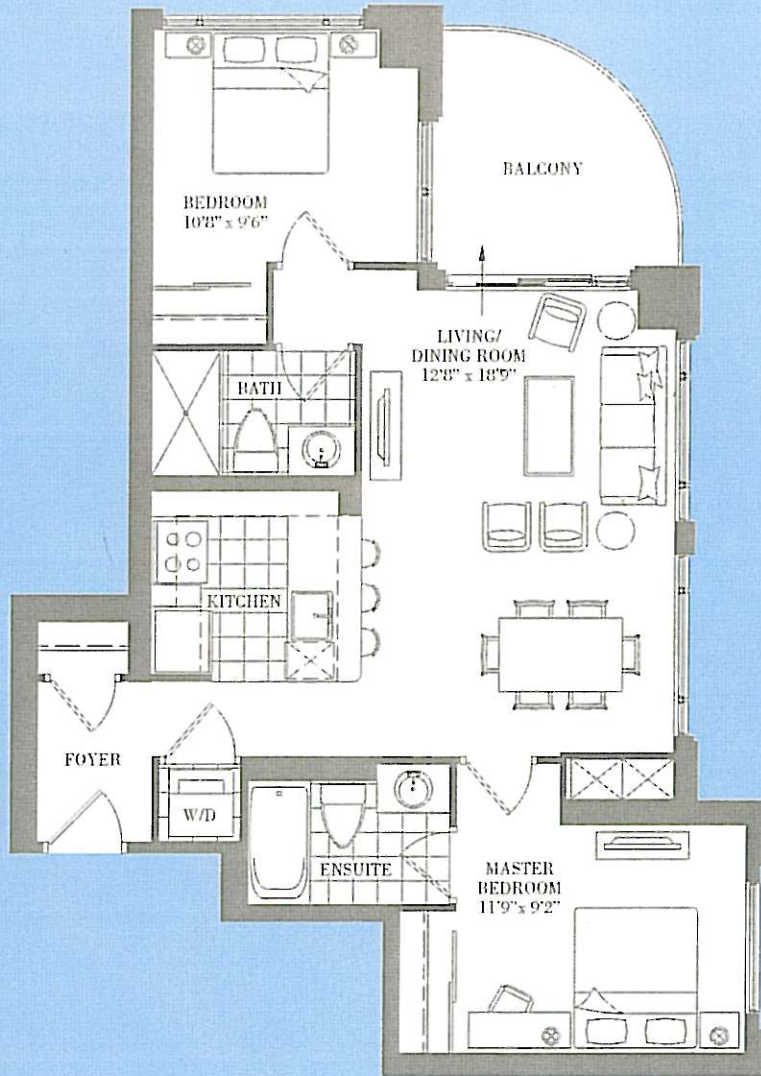

MISSISSAUGA CITY CENTRE