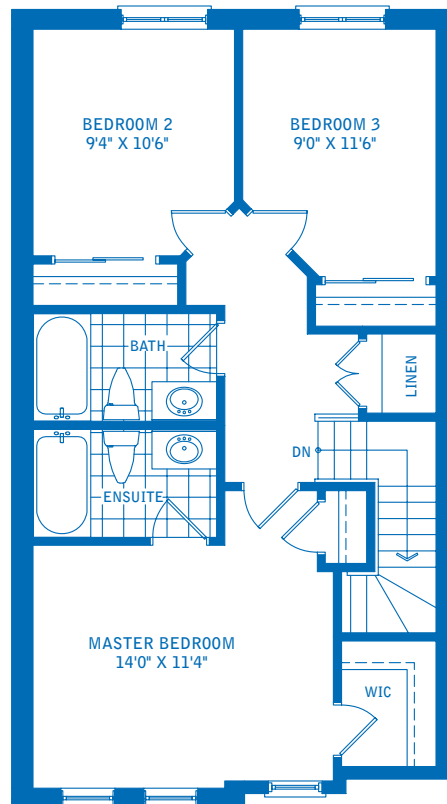

# Model 3

3 BEDROOM

1276 square feet

GROUND FLOOR

SECOND FLOOR

BASEMENT