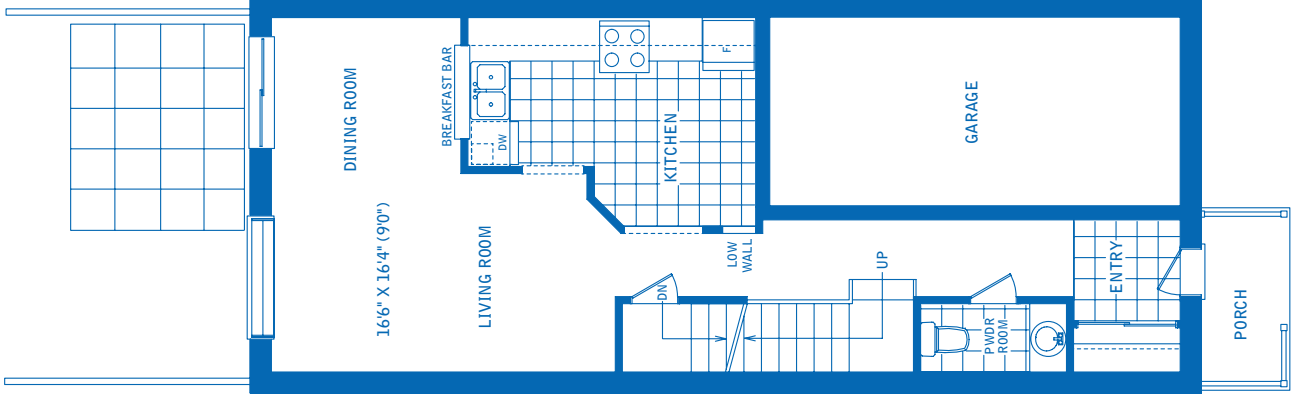

Model D

3 BEDROOM

1310 square feet

GROUND FLOOR

SECOND FLOOR

BASEMENT