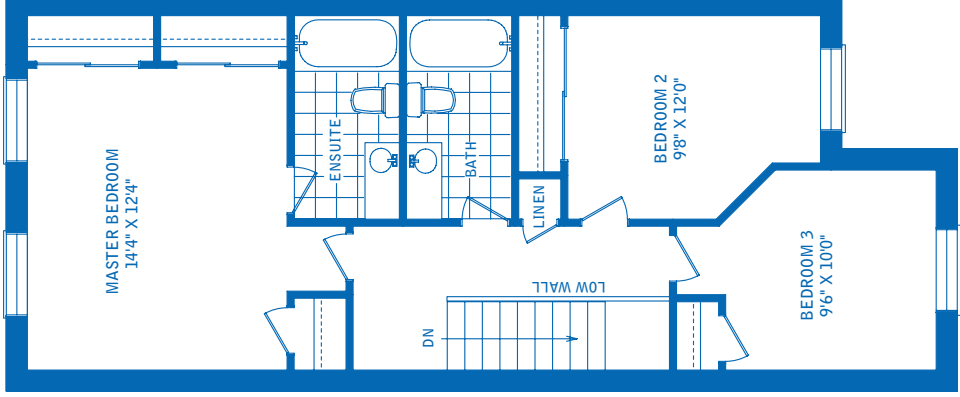

Model D

3 BEDROOM

1310 square feet

GROUND FLOOR

SECOND FLOOR

BASEMENT