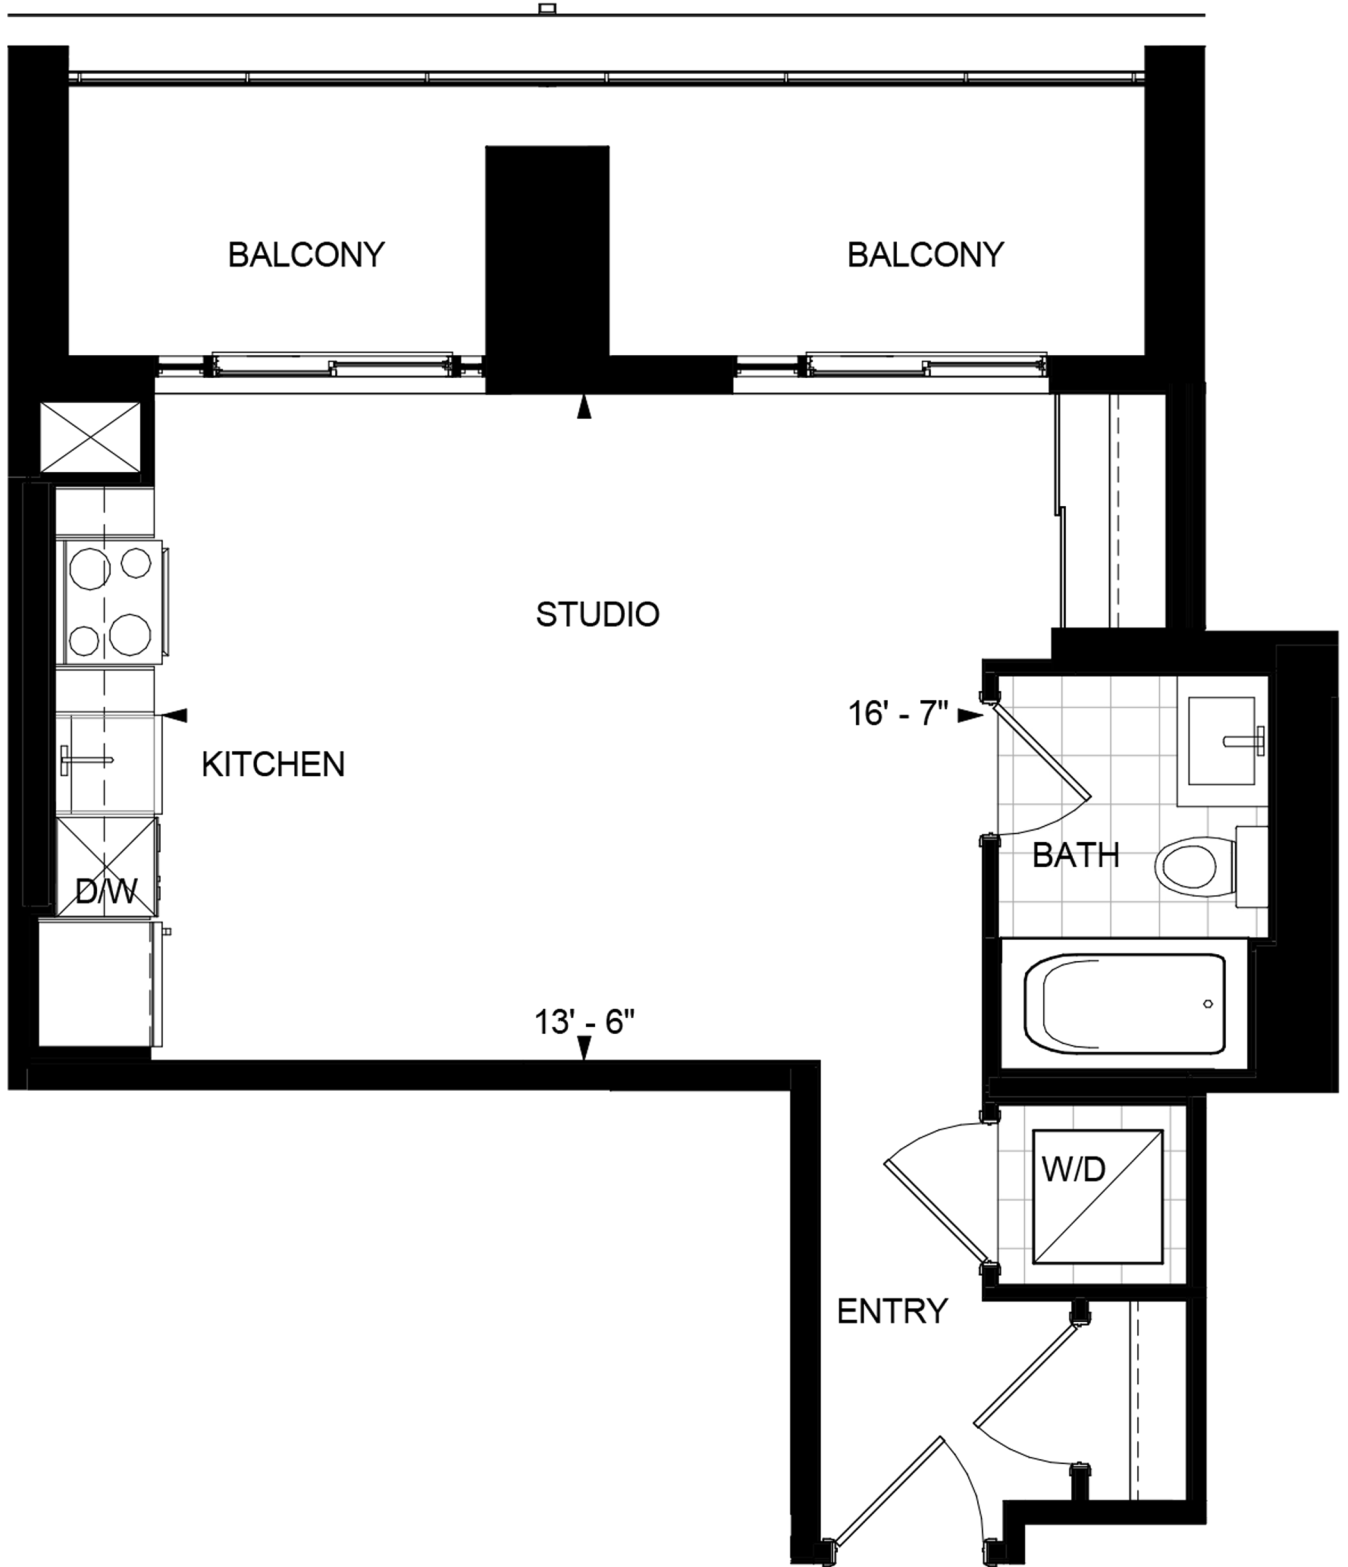

THE FLASH - ST B STUDIO

SUITE AREA: 459 SF. OUTDOOR AREA: 105 SF. TOTAL AREA: 564 SF.

Floors 2-3

Proudly Managed By
Daniels Gateway
RENTAL COMMUNITIES™

All areas and stated room dimensions are approximate.
Actual living areas will vary from floor areas stated.
The purchaser acknowledges that the actual unit purchased
may be a reversed layout to the plan shown.