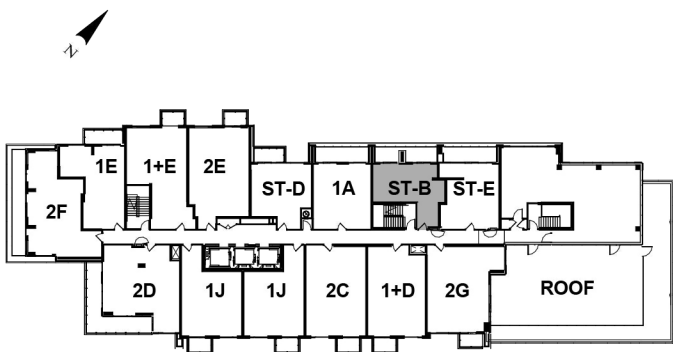

THE FLASH - ST B STUDIO

SUITE AREA: 459 SF. OUTDOOR AREA: 105 SF. TOTAL AREA: 564 SF.

Floors 2-3

Proudly Managed By
Daniels Gateway
RENTAL COMMUNITIES™

All areas and stated room dimensions are approximate.
Actual living areas will vary from floor areas stated.
The purchaser acknowledges that the actual unit purchased
may be a reversed layout to the plan shown.