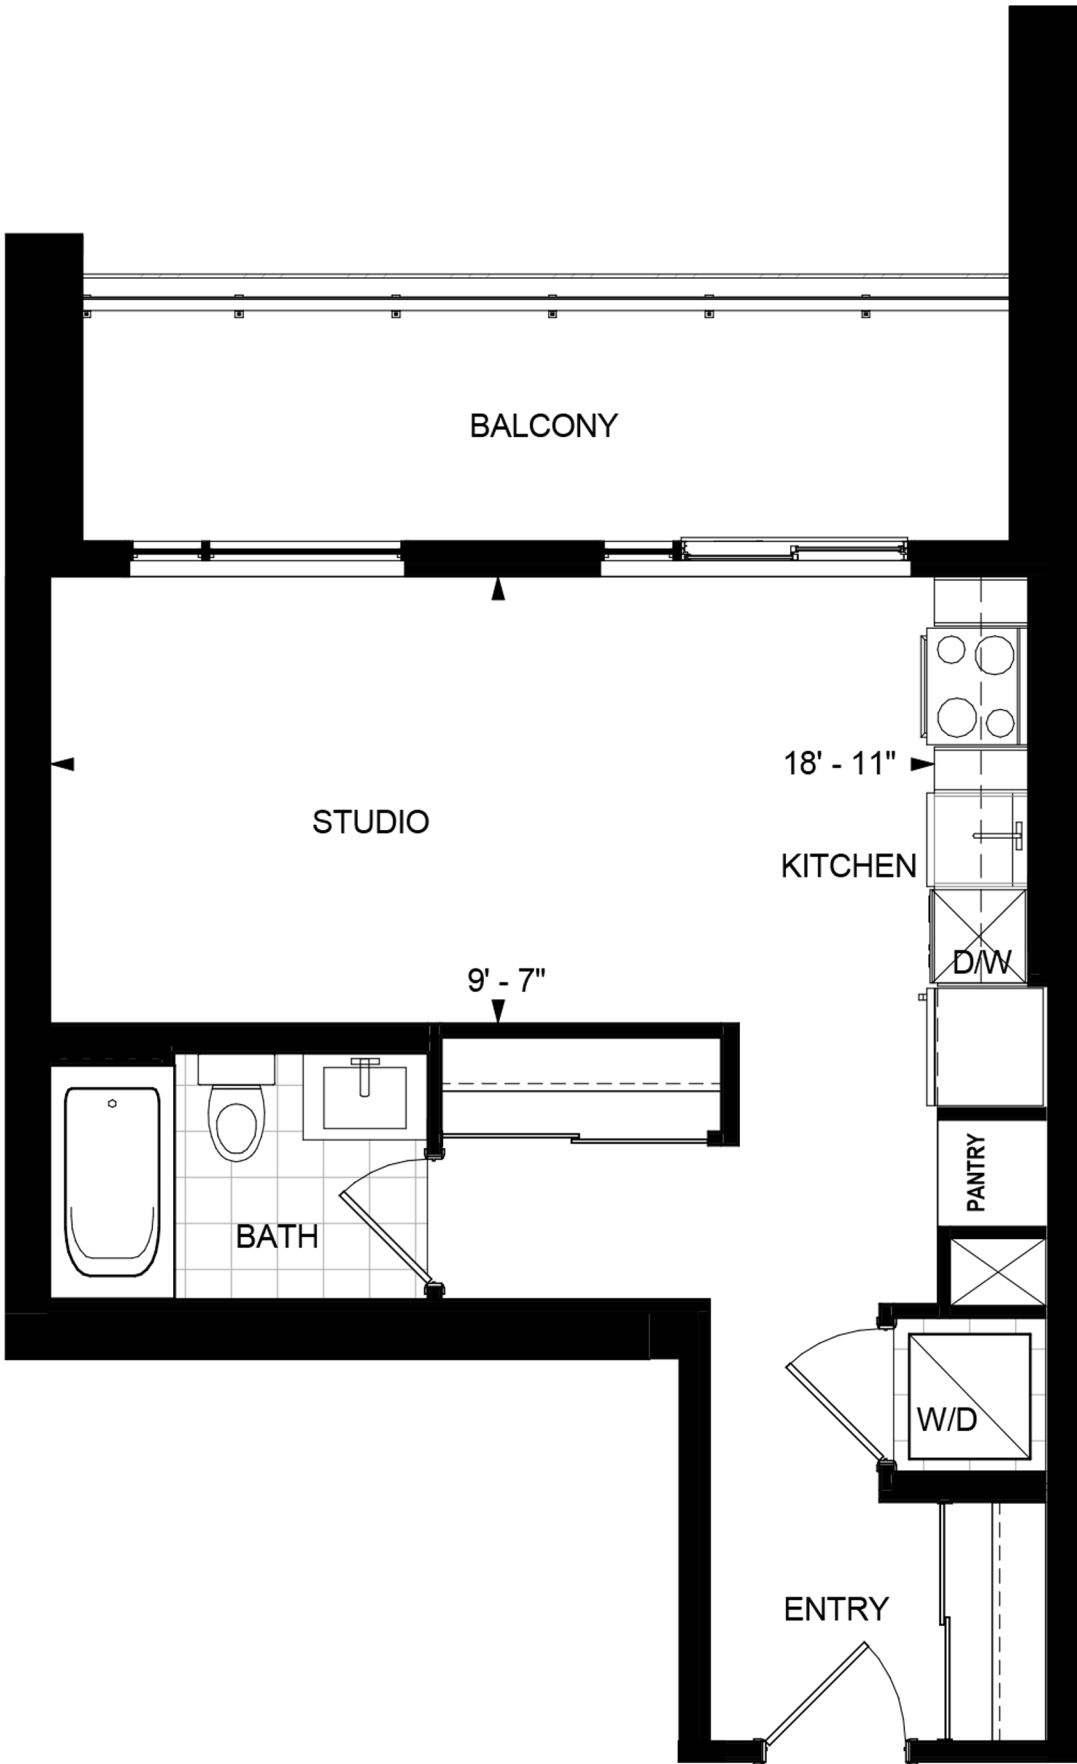

THE BEAT - ST C

STUDIO

SUITE AREA: 468 SF. OUTDOOR AREA: 130 SF. TOTAL AREA: 598 SF.

Floors 4-5

Proudly Managed By
Daniels Gateway
 RENTAL COMMUNITIES™

All areas and stated room dimensions are approximate.
 Actual living areas will vary from floor areas stated.
 The purchaser acknowledges that the actual unit purchased
 may be a reversed layout to the plan shown.