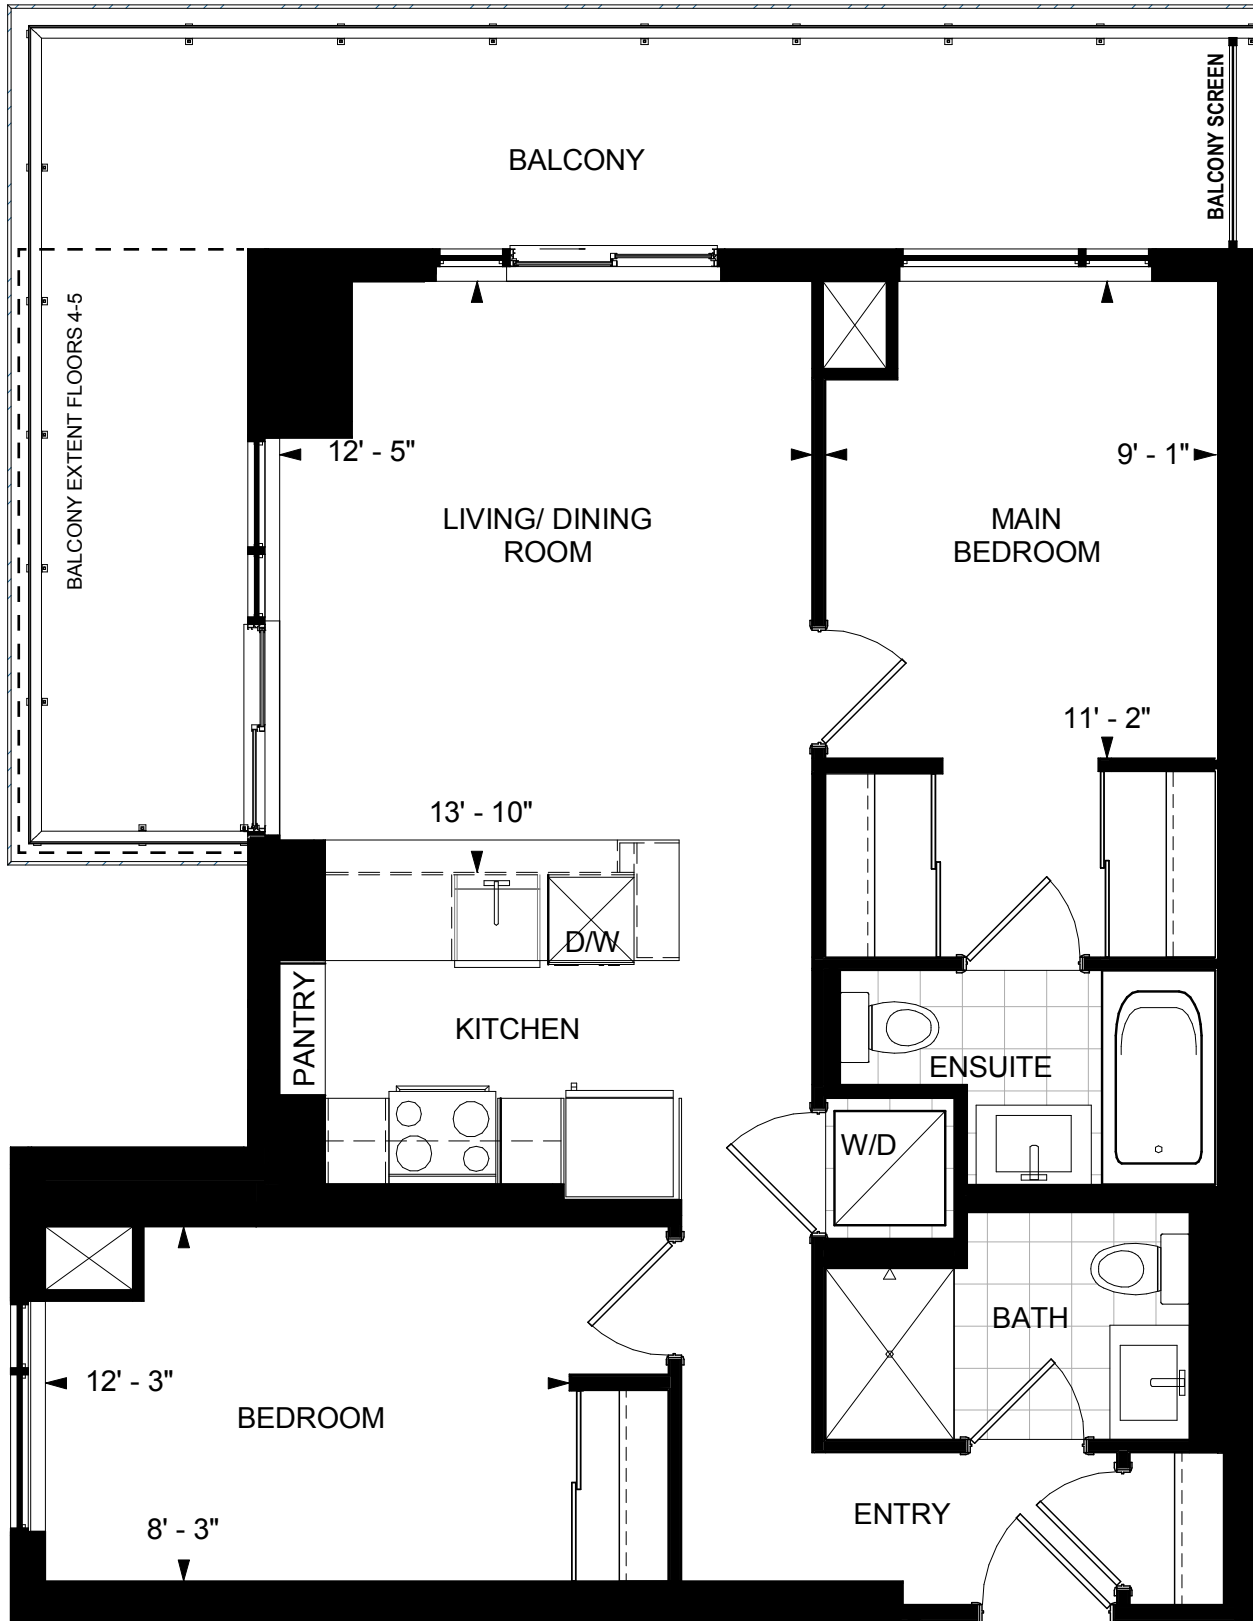

THE MUSE - 2G

2 BEDROOM

EXCEPTIONAL RENTAL LIVING • ERIN MILLS

SUITE AREA: 808 SF. OUTDOOR AREA: 245 SF. TOTAL AREA: 1053 SF.

Floors 4-25

*Please note: The balconies on floors 4-5 are 83 SF.

PROUDLY MANAGED BY

Daniels Gateway
RENTAL COMMUNITIES™

All areas and stated room dimensions are approximate. Actual living area will vary from floor area stated. The purchaser acknowledges that the actual unit purchased may be a reversed layout to the plan shown.