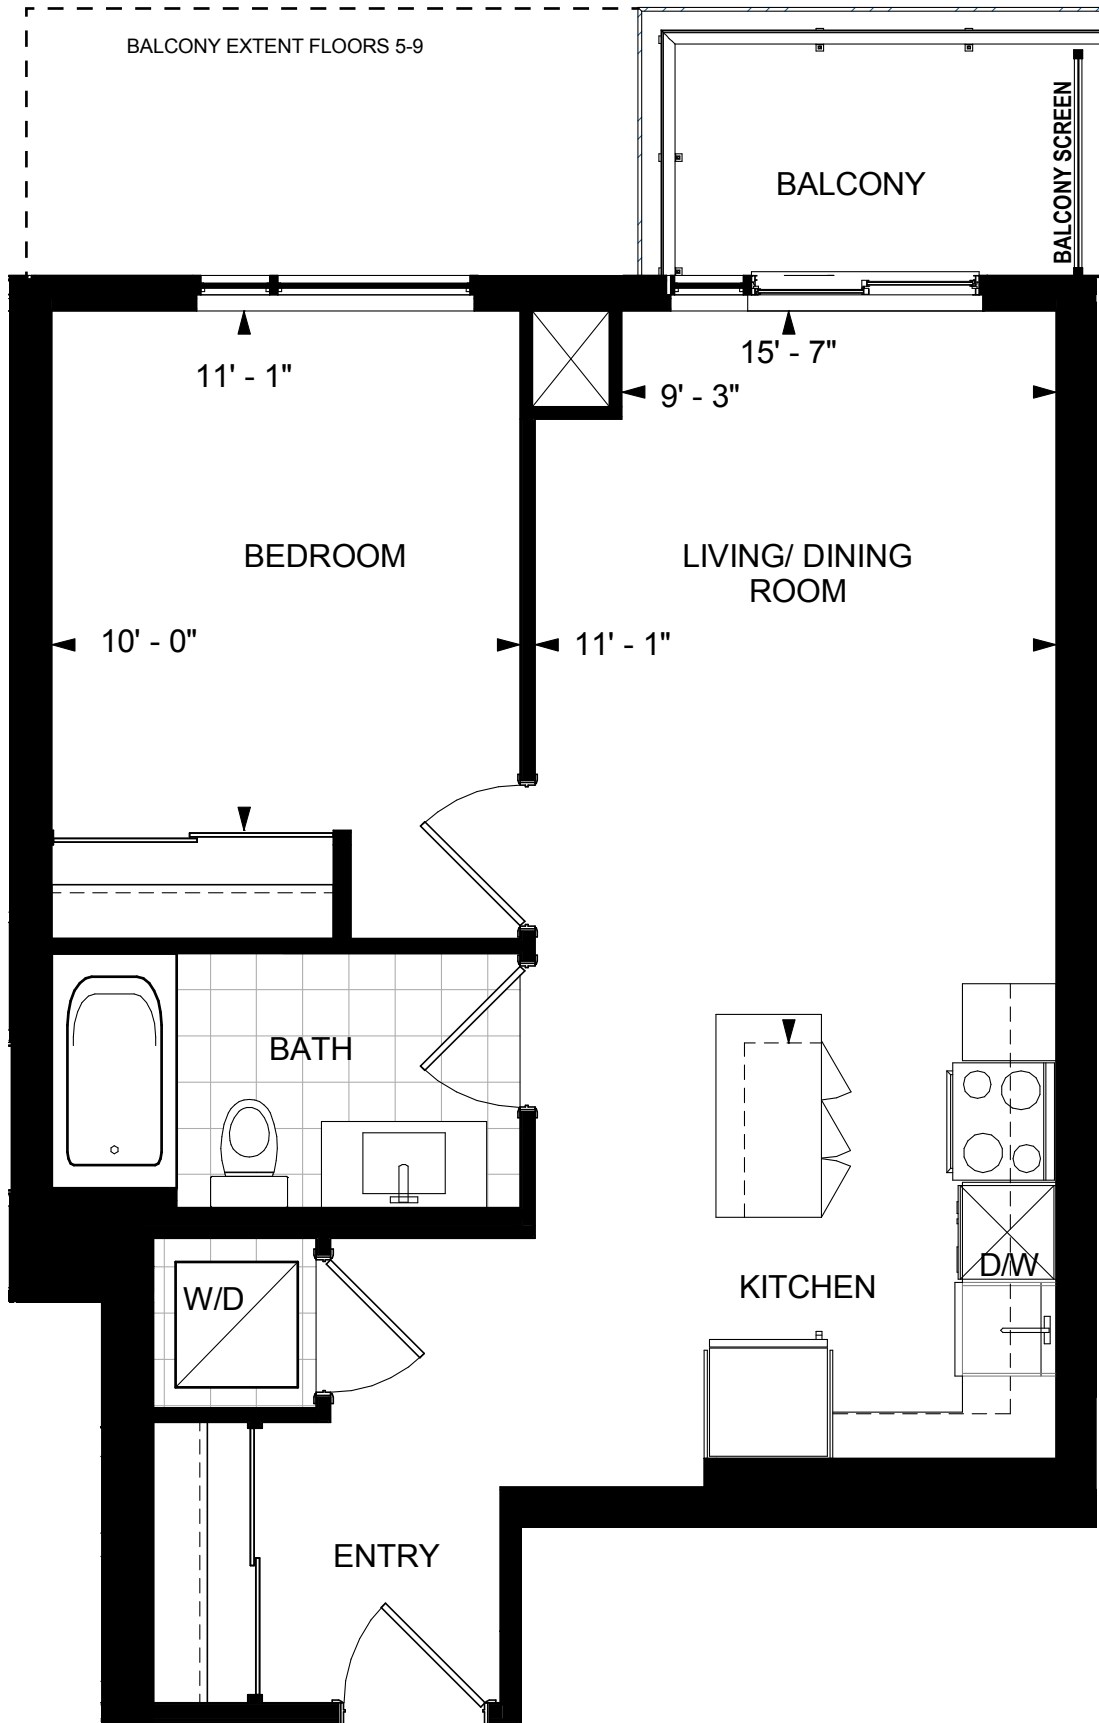

# THE TEMPO - 1G\*

1 BEDROOM

SUITE AREA: 618 SF.    OUTDOOR AREA: 54 SF.    TOTAL AREA: 672 SF.

Floors 5-25

\*Please note: The balconies on floors 5-9 are 127 SF.

PROUDLY MANAGED BY  
**Daniels Gateway**  
 RENTAL COMMUNITIES™

All areas and stated room dimensions are approximate.  
 Actual living area will vary from floor area stated.  
 The purchaser acknowledges that the actual unit  
 purchased may be a reversed layout to the plan shown.