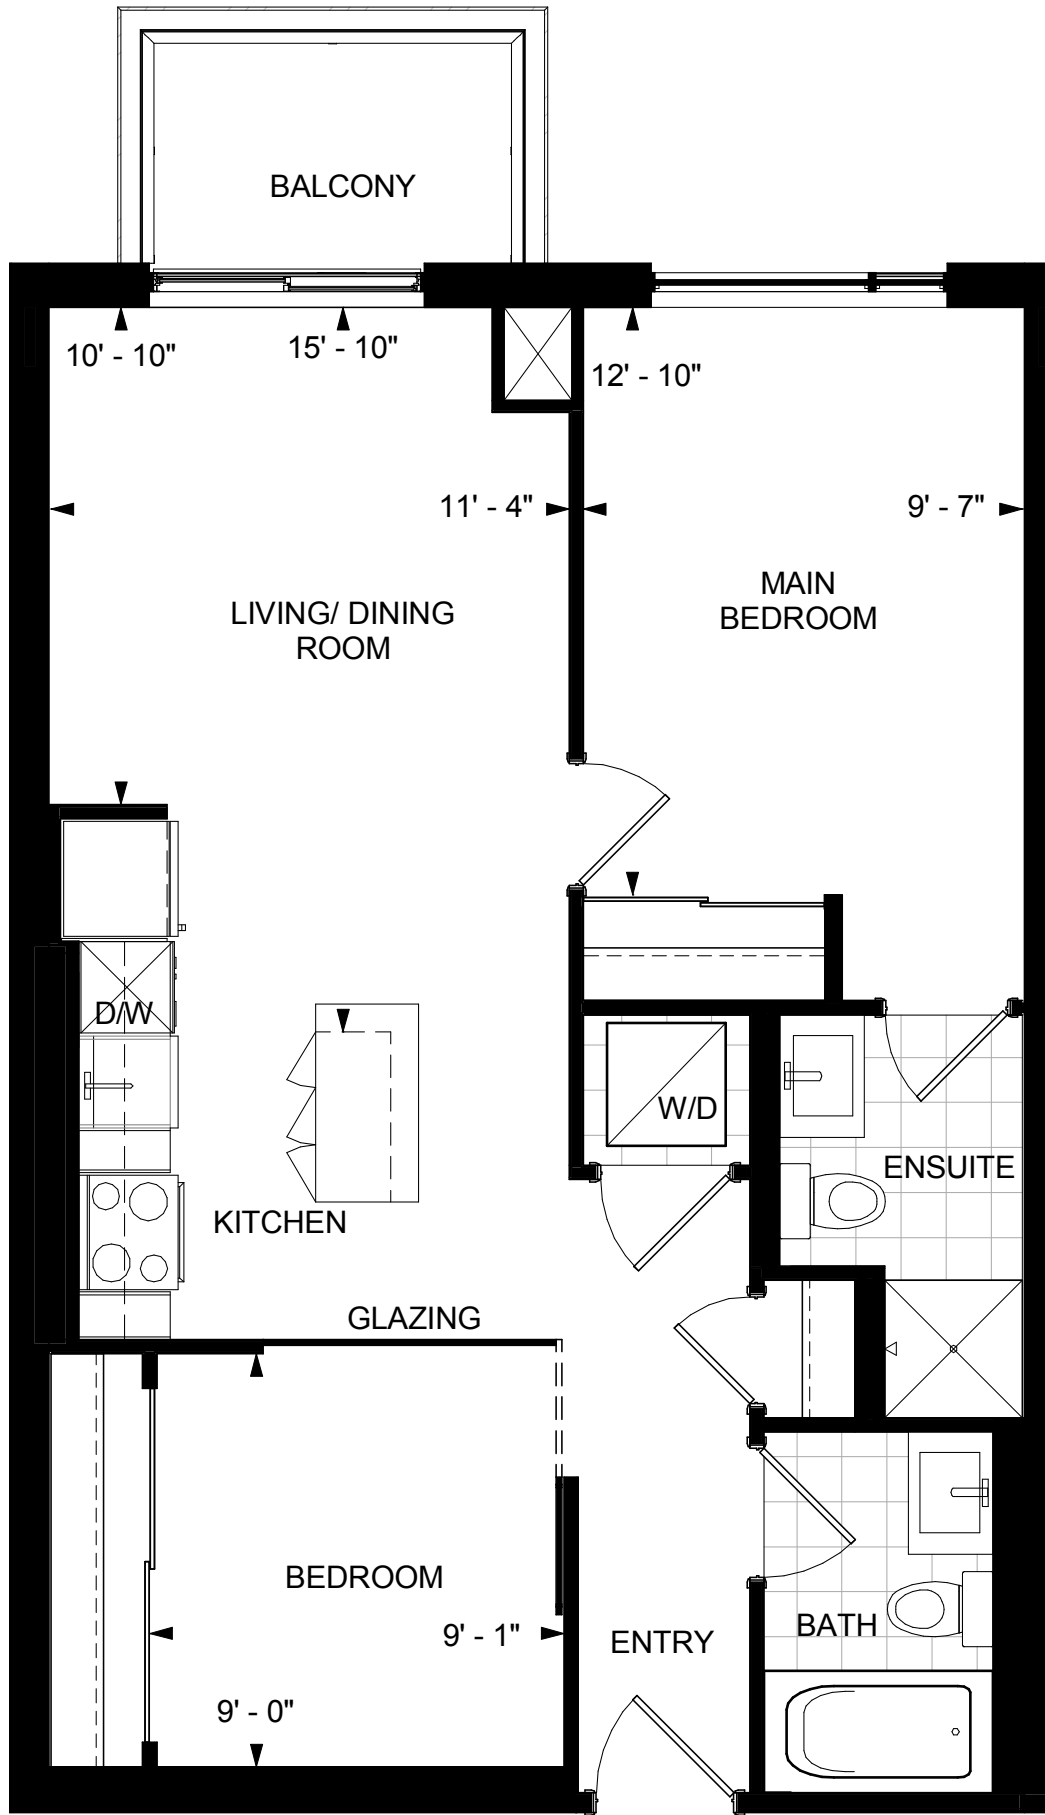

# THE GUSTO - 2C\*

2 BEDROOM

SUITE AREA: 746 SF.

OUTDOOR AREA: 54 SF.

TOTAL AREA: 800 SF.

Floors 2-3

PROUDLY MANAGED BY

**Daniels Gateway**  
RENTAL COMMUNITIES™

All areas and stated room dimensions are approximate.  
Actual living area will vary from floor area stated.  
The purchaser acknowledges that the actual unit purchased may be a reversed layout to the plan shown.