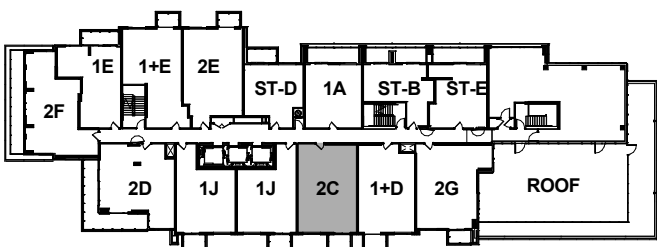

# THE GUSTO - 2C\*

2 BEDROOM

SUITE AREA: 746 SF.

OUTDOOR AREA: 54 SF.

TOTAL AREA: 800 SF.

Floors 2-3

PROUDLY MANAGED BY

**Daniels Gateway**  
RENTAL COMMUNITIES™

All areas and stated room dimensions are approximate.  
Actual living area will vary from floor area stated.  
The purchaser acknowledges that the actual unit purchased may be a reversed layout to the plan shown.